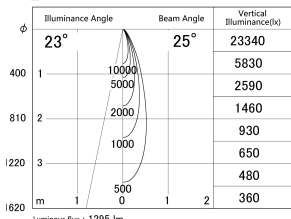

Item no. DD161-1525MB9035-TL

Series Name: AMMA Φ80 series Lens type adjustable Antiglare (DD161-AG)

■ Lighting Distribution Curve (cd/1000 lm)

Installation	Recessed mount
Type	High-efficiency antiglare type adjustable downlight
Fixture wattage	14W
Beam angle	25deg
Color Temp.	3500K
CRI	Ra>90
Luminous	1293 lm
Body	Die-castaluminumalloy
Body finish	N/A
Trim finish	Black
Reflector finish	Mirror
IP Rate	IP20
Light source	COB module
Input Voltage	AC220~240V
Dimming Type	Non-Dimmable
Certificate	CE,CCC
Cut Hole	80mm