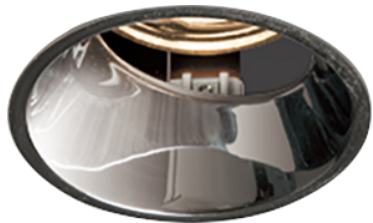

Item no. DD161-1525MB9035-TL

Series Name: AMMA Φ80 series Lens type adjustable Antiglare (DD161-AG)