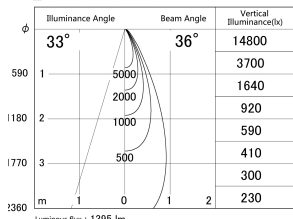

Item no. DD161-1535MB9035-TL

Series Name: AMMA Φ80 series Lens type adjustable Antiglare (DD161-AG)

■ Lighting Distribution Curve (cd/1000 lm)

Installation	Recessed mount
Type	High-efficiency antiglare type adjustable downlight
Fixture wattage	14W
Beam angle	36deg
Color Temp.	3500K
CRI	Ra>90
Luminous	1397 lm
Body	Die-castaluminumalloy
Body finish	N/A
Trim finish	Black
Reflector finish	Mirror
IP Rate	IP20
Light source	COB module
Input Voltage	AC220~240V
Dimming Type	Non-Dimmable
Certificate	CE,CCC
Cut Hole	80mm