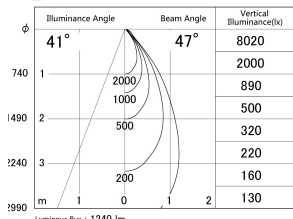

Item no. DD161-1545MB9035-TL

Series Name: AMMA Φ80 series Lens type adjustable Antiglare (DD161-AG)

■ Lighting Distribution Curve (cd/1000 lm)

Installation	Recessed mount
Type	High-efficiency antiglare type adjustable downlight
Fixture wattage	14W
Beam angle	47deg
Color Temp.	3500K
CRI	Ra>90
Luminous	1241 lm
Body	Die-castaluminumalloy
Body finish	N/A
Trim finish	Black
Reflector finish	Mirror
IP Rate	IP20
Light source	COB module
Input Voltage	AC220~240V
Dimming Type	Non-Dimmable
Certificate	CE,CCC
Cut Hole	80mm