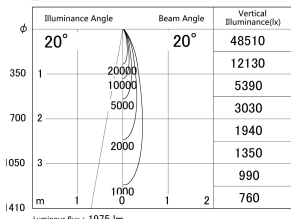

Item no. DD161-2020MB9035-TL

Series Name: AMMA Φ80 series Lens type adjustable Antiglare (DD161-AG)

■ Lighting Distribution Curve (cd/1000 lm)

Installation	Recessed mount
Type	High-efficiency antiglare type adjustable downlight
Fixture wattage	21W
Beam angle	20deg
Color Temp.	3500K
CRI	Ra>90
Luminous	1976 lm
Body	Die-castaluminumalloy
Body finish	N/A
Trim finish	Black
Reflector finish	Mirror
IP Rate	IP20
Light source	COB module
Input Voltage	AC220~240V
Dimming Type	Non-Dimmable
Certificate	CE,CCC
Cut Hole	80mm