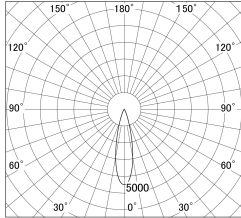

■ Lighting Distribution Curve (cd/1000 lm)