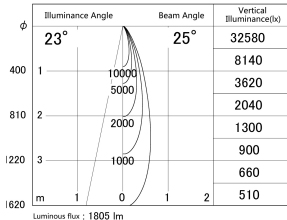

Item no. DD161-2025MB9035-TL

Series Name: AMMA Φ80 series Lens type adjustable Antiglare (DD161-AG)

■ Lighting Distribution Curve (cd/1000 lm)

Installation	Recessed mount
Type	High-efficiency antiglare type adjustable downlight
Fixture wattage	21W
Beam angle	25deg
Color Temp.	3500K
CRI	Ra>90
Luminous	1805 lm
Body	Die-castaluminumalloy
Body finish	N/A
Trim finish	Black
Reflector finish	Mirror
IP Rate	IP20
Light source	COB module
Input Voltage	AC220~240V
Dimming Type	Non-Dimmable
Certificate	CE,CCC
Cut Hole	80mm