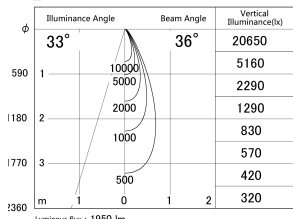

Item no. DD161-2035MB9035-TL

Series Name: AMMA Φ80 series Lens type adjustable Antiglare (DD161-AG)

■ Lighting Distribution Curve (cd/1000 lm)

Installation	Recessed mount
Type	High-efficiency antiglare type adjustable downlight
Fixture wattage	21W
Beam angle	36deg
Color Temp.	3500K
CRI	Ra>90
Luminous	1949 lm
Body	Die-castaluminumalloy
Body finish	N/A
Trim finish	Black
Reflector finish	Mirror
IP Rate	IP20
Light source	COB module
Input Voltage	AC220~240V
Dimming Type	Non-Dimmable
Certificate	CE,CCC
Cut Hole	80mm