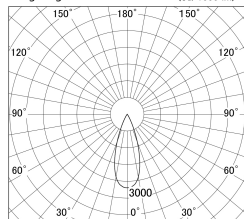

■ Lighting Distribution Curve (cd/1000 lm)