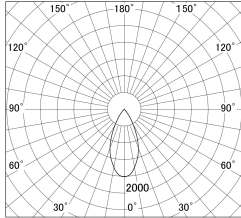

■ Lighting Distribution Curve (cd/1000 lm)