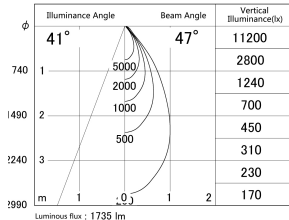

Item no. DD161-2045MB9035-TL

Series Name: AMMA Φ80 series Lens type adjustable Antiglare (DD161-AG)

■ Lighting Distribution Curve (cd/1000 lm)

Installation	Recessed mount
Type	High-efficiency antiglare type adjustable downlight
Fixture wattage	21W
Beam angle	47deg
Color Temp.	3500K
CRI	Ra>90
Luminous	1733 lm
Body	Die-castaluminumalloy
Body finish	N/A
Trim finish	Black
Reflector finish	Mirror
IP Rate	IP20
Light source	COB module
Input Voltage	AC220~240V
Dimming Type	Non-Dimmable
Certificate	CE,CCC
Cut Hole	80mm