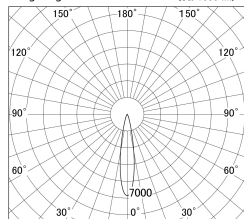

■ Lighting Distribution Curve (cd/1000 lm)