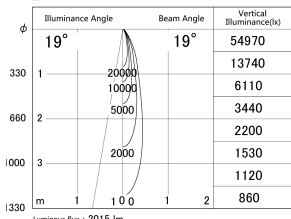

Item no. DD161-2520MB9035-TL

Series Name: AMMA Φ80 series Lens type adjustable Antiglare (DD161-AG)

■ Lighting Distribution Curve (cd/1000 lm)

Installation	Recessed mount
Type	High-efficiency antiglare type adjustable downlight
Fixture wattage	24W
Beam angle	19deg
Color Temp.	3500K
CRI	Ra>90
Luminous	2015 lm
Body	Die-castaluminumalloy
Body finish	N/A
Trim finish	Black
Reflector finish	Mirror
IP Rate	IP20
Light source	COB module
Input Voltage	AC220~240V
Dimming Type	Non-Dimmable
Certificate	CE,CCC
Cut Hole	80mm