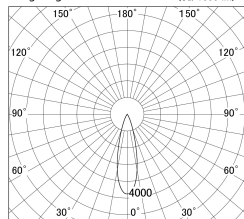

■ Lighting Distribution Curve (cd/1000 lm)