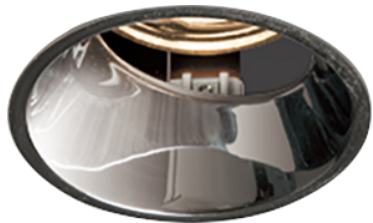

Item no. DD161-2525MB9035-TL

Series Name: AMMA Φ80 series Lens type adjustable Antiglare (DD161-AG)