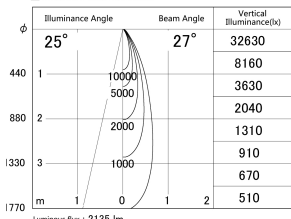

Item no. DD161-2525MB9035-TL

Series Name: AMMA Φ80 series Lens type adjustable Antiglare (DD161-AG)

■ Lighting Distribution Curve (cd/1000 lm)

Installation	Recessed mount
Type	High-efficiency antiglare type adjustable downlight
Fixture wattage	24W
Beam angle	27deg
Color Temp.	3500K
CRI	Ra>90
Luminous	2134 lm
Body	Die-castaluminumalloy
Body finish	N/A
Trim finish	Black
Reflector finish	Mirror
IP Rate	IP20
Light source	COB module
Input Voltage	AC220~240V
Dimming Type	Non-Dimmable
Certificate	CE,CCC
Cut Hole	80mm