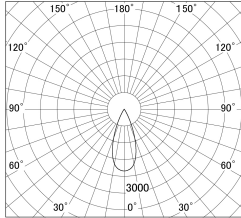

■ Lighting Distribution Curve (cd/1000 lm)