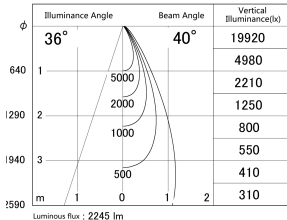

Item no. DD161-2540MB9035-TL

Series Name: AMMA Φ80 series Lens type adjustable Antiglare (DD161-AG)

■ Lighting Distribution Curve (cd/1000 lm)

Installation	Recessed mount
Type	High-efficiency antiglare type adjustable downlight
Fixture wattage	24W
Beam angle	40deg
Color Temp.	3500K
CRI	Ra>90
Luminous	2243 lm
Body	Die-castaluminumalloy
Body finish	N/A
Trim finish	Black
Reflector finish	Mirror
IP Rate	IP20
Light source	COB module
Input Voltage	AC220~240V
Dimming Type	Non-Dimmable
Certificate	CE,CCC
Cut Hole	80mm