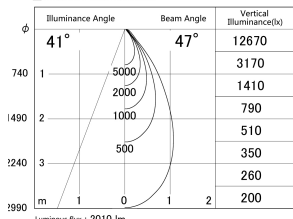

Item no. DD161-2545MB9035-TL

Series Name: AMMA Φ80 series Lens type adjustable Antiglare (DD161-AG)

■ Lighting Distribution Curve (cd/1000 lm)

Installation	Recessed mount
Type	High-efficiency antiglare type adjustable downlight
Fixture wattage	24W
Beam angle	47deg
Color Temp.	3500K
CRI	Ra>90
Luminous	2012 lm
Body	Die-castaluminumalloy
Body finish	N/A
Trim finish	Black
Reflector finish	Mirror
IP Rate	IP20
Light source	COB module
Input Voltage	AC220~240V
Dimming Type	Non-Dimmable
Certificate	CE,CCC
Cut Hole	80mm