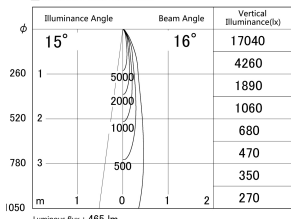

Item no. DD161-0515MB9040-TL

Series Name: AMMA Φ80 series Lens type adjustable Antiglare (DD161-AG)

■ Lighting Distribution Curve (cd/1000 lm)

Installation	Recessed mount
Type	High-efficiency antiglare type adjustable downlight
Fixture wattage	5W
Beam angle	16deg
Color Temp.	4000K
CRI	Ra>90
Luminous	465 lm
Body	Die-castaluminumalloy
Body finish	N/A
Trim finish	Black
Reflector finish	Mirror
IP Rate	IP20
Light source	COB module
Input Voltage	AC220~240V
Dimming Type	Non-Dimmable
Certificate	CE,CCC
Cut Hole	80mm