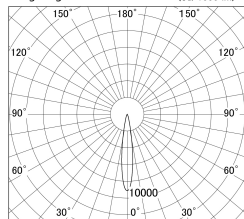

■ Lighting Distribution Curve (cd/1000 lm)