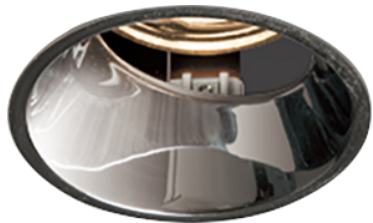

Item no. DD161-0520MB9040-TL

Series Name: AMMA Φ80 series Lens type adjustable Antiglare (DD161-AG)