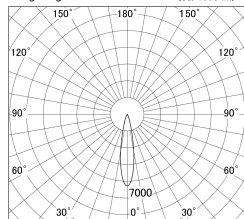

■ Lighting Distribution Curve (cd/1000 lm)