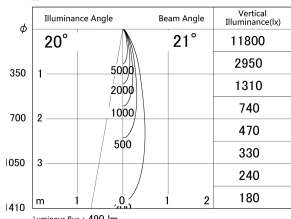

Item no. DD161-0520MB9040-TL

Series Name: AMMA Φ80 series Lens type adjustable Antiglare (DD161-AG)

■ Lighting Distribution Curve (cd/1000 lm)

Installation	Recessed mount
Type	High-efficiency antiglare type adjustable downlight
Fixture wattage	5W
Beam angle	21deg
Color Temp.	4000K
CRI	Ra>90
Luminous	491 lm
Body	Die-castaluminumalloy
Body finish	N/A
Trim finish	Black
Reflector finish	Mirror
IP Rate	IP20
Light source	COB module
Input Voltage	AC220~240V
Dimming Type	Non-Dimmable
Certificate	CE,CCC
Cut Hole	80mm