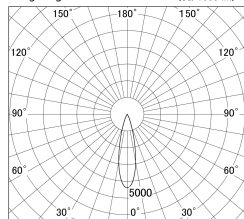

■ Lighting Distribution Curve (cd/1000 lm)