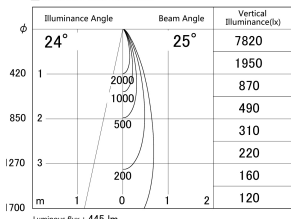

Item no. DD161-0525MB9040-TL

Series Name: AMMA Φ80 series Lens type adjustable Antiglare (DD161-AG)

■ Lighting Distribution Curve (cd/1000 lm)

Installation	Recessed mount
Type	High-efficiency antiglare type adjustable downlight
Fixture wattage	5W
Beam angle	25deg
Color Temp.	4000K
CRI	Ra>90
Luminous	445 lm
Body	Die-castaluminumalloy
Body finish	N/A
Trim finish	Black
Reflector finish	Mirror
IP Rate	IP20
Light source	COB module
Input Voltage	AC220~240V
Dimming Type	Non-Dimmable
Certificate	CE,CCC
Cut Hole	80mm