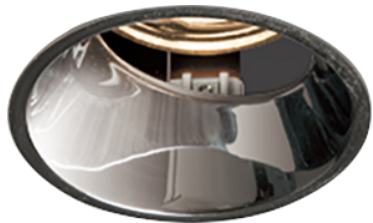

Item no. DD161-0525MB9040-TL

Series Name: AMMA Φ80 series Lens type adjustable Antiglare (DD161-AG)