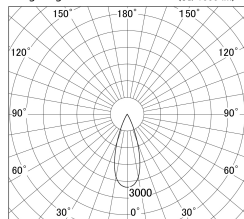

■ Lighting Distribution Curve (cd/1000 lm)