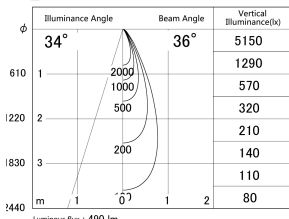

Item no. DD161-0535MB9040-TL

Series Name: AMMA Φ80 series Lens type adjustable Antiglare (DD161-AG)

■ Lighting Distribution Curve (cd/1000 lm)

Installation	Recessed mount
Type	High-efficiency antiglare type adjustable downlight
Fixture wattage	5W
Beam angle	36deg
Color Temp.	4000K
CRI	Ra>90
Luminous	491 lm
Body	Die-castaluminumalloy
Body finish	N/A
Trim finish	Black
Reflector finish	Mirror
IP Rate	IP20
Light source	COB module
Input Voltage	AC220~240V
Dimming Type	Non-Dimmable
Certificate	CE,CCC
Cut Hole	80mm