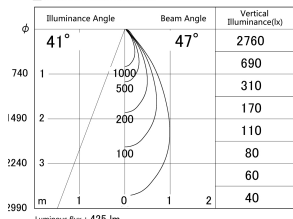

Item no. DD161-0545MB9040-TL

Series Name: AMMA Φ80 series Lens type adjustable Antiglare (DD161-AG)

■ Lighting Distribution Curve (cd/1000 lm)

Installation	Recessed mount
Type	High-efficiency antiglare type adjustable downlight
Fixture wattage	5W
Beam angle	47deg
Color Temp.	4000K
CRI	Ra>90
Luminous	427 lm
Body	Die-castaluminumalloy
Body finish	N/A
Trim finish	Black
Reflector finish	Mirror
IP Rate	IP20
Light source	COB module
Input Voltage	AC220~240V
Dimming Type	Non-Dimmable
Certificate	CE,CCC
Cut Hole	80mm