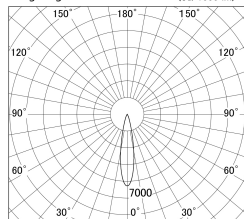

Installation	Recessed mount
Type	High-efficiency antiglare type adjustable downlight
Fixture wattage	7.5W
Beam angle	21deg
Color Temp.	4000K
CRI	Ra>90
Luminous	732 lm
Body	Die-castaluminumalloy
Body finish	N/A
Trim finish	Black
Reflector finish	Mirror
IP Rate	IP20
Light source	COB module
Input Voltage	AC220~240V
Dimming Type	Non-Dimmable
Certificate	CE,CCC
Cut Hole	80mm

■ Lighting Distribution Curve (cd/1000 lm)