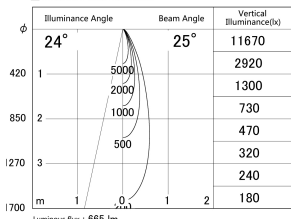

Item no. DD161-0825MB9040-TL

Series Name: AMMA Φ80 series Lens type adjustable Antiglare (DD161-AG)

■ Lighting Distribution Curve (cd/1000 lm)

Installation	Recessed mount
Type	High-efficiency antiglare type adjustable downlight
Fixture wattage	7.5W
Beam angle	25deg
Color Temp.	4000K
CRI	Ra>90
Luminous	664 lm
Body	Die-castaluminumalloy
Body finish	N/A
Trim finish	Black
Reflector finish	Mirror
IP Rate	IP20
Light source	COB module
Input Voltage	AC220~240V
Dimming Type	Non-Dimmable
Certificate	CE,CCC
Cut Hole	80mm