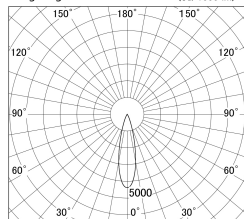

■ Lighting Distribution Curve (cd/1000 lm)