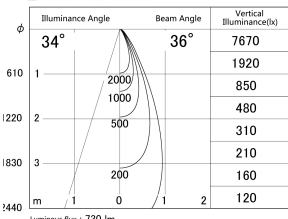

Item no. DD161-0835MB9040-TL

Series Name: AMMA Φ80 series Lens type adjustable Antiglare (DD161-AG)

■ Lighting Distribution Curve (cd/1000 lm)

Installation	Recessed mount
Type	High-efficiency antiglare type adjustable downlight
Fixture wattage	7.5W
Beam angle	36deg
Color Temp.	4000K
CRI	Ra>90
Luminous	731 lm
Body	Die-castaluminumalloy
Body finish	N/A
Trim finish	Black
Reflector finish	Mirror
IP Rate	IP20
Light source	COB module
Input Voltage	AC220~240V
Dimming Type	Non-Dimmable
Certificate	CE,CCC
Cut Hole	80mm