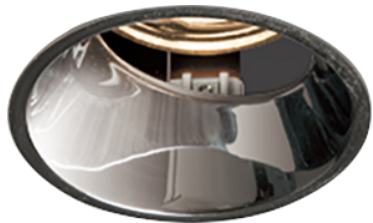

Item no. DD161-0835MB9040-TL

Series Name: AMMA Φ80 series Lens type adjustable Antiglare (DD161-AG)