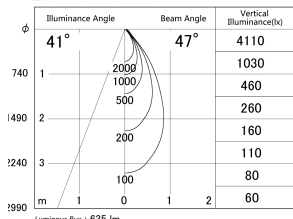

Item no. DD161-0845MB9040-TL

Series Name: AMMA Φ80 series Lens type adjustable Antiglare (DD161-AG)

■ Lighting Distribution Curve (cd/1000 lm)

Installation	Recessed mount
Type	High-efficiency antiglare type adjustable downlight
Fixture wattage	7.5W
Beam angle	47deg
Color Temp.	4000K
CRI	Ra>90
Luminous	637 lm
Body	Die-castaluminumalloy
Body finish	N/A
Trim finish	Black
Reflector finish	Mirror
IP Rate	IP20
Light source	COB module
Input Voltage	AC220~240V
Dimming Type	Non-Dimmable
Certificate	CE,CCC
Cut Hole	80mm