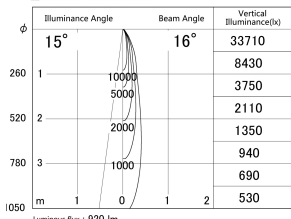

Item no. DD161-1015MB9040-TL

Series Name: AMMA Φ80 series Lens type adjustable Antiglare (DD161-AG)

■ Lighting Distribution Curve (cd/1000 lm)

Installation	Recessed mount
Type	High-efficiency antiglare type adjustable downlight
Fixture wattage	10.5W
Beam angle	16deg
Color Temp.	4000K
CRI	Ra>90
Luminous	920 lm
Body	Die-castaluminumalloy
Body finish	N/A
Trim finish	Black
Reflector finish	Mirror
IP Rate	IP20
Light source	COB module
Input Voltage	AC220~240V
Dimming Type	Non-Dimmable
Certificate	CE,CCC
Cut Hole	80mm