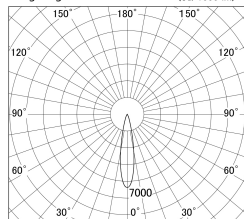

■ Lighting Distribution Curve (cd/1000 lm)