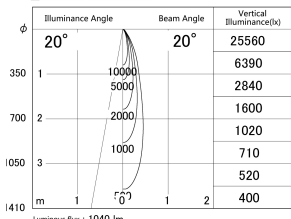

Item no. DD161-1020MB9040-TL

Series Name: AMMA Φ80 series Lens type adjustable Antiglare (DD161-AG)

■ Lighting Distribution Curve (cd/1000 lm)

Installation	Recessed mount
Type	High-efficiency antiglare type adjustable downlight
Fixture wattage	10.5W
Beam angle	20deg
Color Temp.	4000K
CRI	Ra>90
Luminous	1041 lm
Body	Die-castaluminumalloy
Body finish	N/A
Trim finish	Black
Reflector finish	Mirror
IP Rate	IP20
Light source	COB module
Input Voltage	AC220~240V
Dimming Type	Non-Dimmable
Certificate	CE,CCC
Cut Hole	80mm