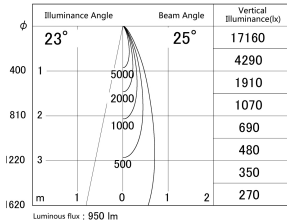

Item no. DD161-1025MB9040-TL

Series Name: AMMA Φ80 series Lens type adjustable Antiglare (DD161-AG)

■ Lighting Distribution Curve (cd/1000 lm)

Installation	Recessed mount
Type	High-efficiency antiglare type adjustable downlight
Fixture wattage	10.5W
Beam angle	25deg
Color Temp.	4000K
CRI	Ra>90
Luminous	951 lm
Body	Die-castaluminumalloy
Body finish	N/A
Trim finish	Black
Reflector finish	Mirror
IP Rate	IP20
Light source	COB module
Input Voltage	AC220~240V
Dimming Type	Non-Dimmable
Certificate	CE,CCC
Cut Hole	80mm