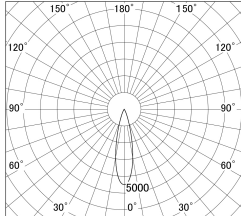

■ Lighting Distribution Curve (cd/1000 lm)