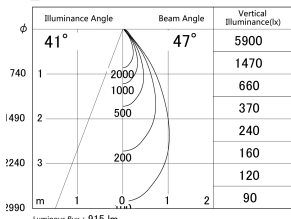

Item no. DD161-1045MB9040-TL

Series Name: AMMA Φ80 series Lens type adjustable Antiglare (DD161-AG)

■ Lighting Distribution Curve (cd/1000 lm)

Installation	Recessed mount
Type	High-efficiency antiglare type adjustable downlight
Fixture wattage	10.5W
Beam angle	47deg
Color Temp.	4000K
CRI	Ra>90
Luminous	913 lm
Body	Die-castaluminumalloy
Body finish	N/A
Trim finish	Black
Reflector finish	Mirror
IP Rate	IP20
Light source	COB module
Input Voltage	AC220~240V
Dimming Type	Non-Dimmable
Certificate	CE,CCC
Cut Hole	80mm