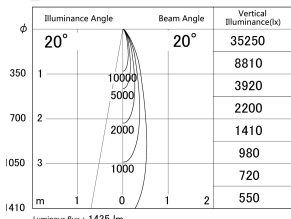

Item no. DD161-1520MB9040-TL

Series Name: AMMA Φ80 series Lens type adjustable Antiglare (DD161-AG)

■ Lighting Distribution Curve (cd/1000 lm)

Installation	Recessed mount
Type	High-efficiency antiglare type adjustable downlight
Fixture wattage	14W
Beam angle	20deg
Color Temp.	4000K
CRI	Ra>90
Luminous	1436 lm
Body	Die-castaluminumalloy
Body finish	N/A
Trim finish	Black
Reflector finish	Mirror
IP Rate	IP20
Light source	COB module
Input Voltage	AC220~240V
Dimming Type	Non-Dimmable
Certificate	CE,CCC
Cut Hole	80mm