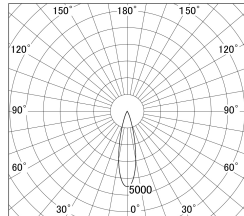

■ Lighting Distribution Curve (cd/1000 lm)