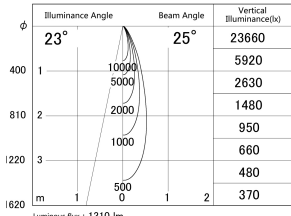

Item no. DD161-1525MB9040-TL

Series Name: AMMA Φ 80 series Lens type adjustable Antiglare (DD161-AG)

■ Lighting Distribution Curve (cd/1000 lm)

Installation	Recessed mount
Type	High-efficiency antiglare type adjustable downlight
Fixture wattage	14W
Beam angle	25deg
Color Temp.	4000K
CRI	Ra>90
Luminous	1311 lm
Body	Die-castaluminumalloy
Body finish	N/A
Trim finish	Black
Reflector finish	Mirror
IP Rate	IP20
Light source	COB module
Input Voltage	AC220~240V
Dimming Type	Non-Dimmable
Certificate	CE,CCC
Cut Hole	80mm