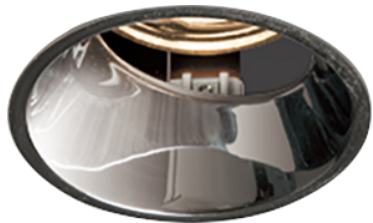

Item no. DD161-1525MB9040-TL

Series Name: AMMA Φ 80 series Lens type adjustable Antiglare (DD161-AG)