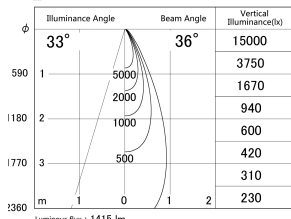

Item no. DD161-1535MB9040-TL

Series Name: AMMA Φ80 series Lens type adjustable Antiglare (DD161-AG)

■ Lighting Distribution Curve (cd/1000 lm)

Installation	Recessed mount
Type	High-efficiency antiglare type adjustable downlight
Fixture wattage	14W
Beam angle	36deg
Color Temp.	4000K
CRI	Ra>90
Luminous	1416 lm
Body	Die-castaluminumalloy
Body finish	N/A
Trim finish	Black
Reflector finish	Mirror
IP Rate	IP20
Light source	COB module
Input Voltage	AC220~240V
Dimming Type	Non-Dimmable
Certificate	CE,CCC
Cut Hole	80mm