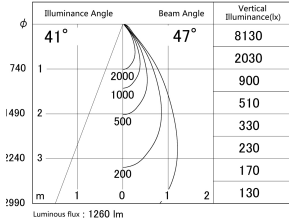

Item no. DD161-1545MB9040-TL

Series Name: AMMA Φ80 series Lens type adjustable Antiglare (DD161-AG)

■ Lighting Distribution Curve (cd/1000 lm)

Installation	Recessed mount
Type	High-efficiency antiglare type adjustable downlight
Fixture wattage	14W
Beam angle	47deg
Color Temp.	4000K
CRI	Ra>90
Luminous	1259 lm
Body	Die-castaluminumalloy
Body finish	N/A
Trim finish	Black
Reflector finish	Mirror
IP Rate	IP20
Light source	COB module
Input Voltage	AC220~240V
Dimming Type	Non-Dimmable
Certificate	CE,CCC
Cut Hole	80mm