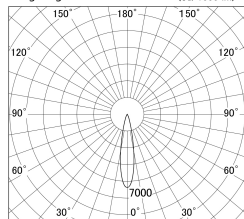

Installation	Recessed mount
Type	High-efficiency antiglare type adjustable downlight
Fixture wattage	21W
Beam angle	20deg
Color Temp.	4000K
CRI	Ra>90
Luminous	2004 lm
Body	Die-castaluminumalloy
Body finish	N/A
Trim finish	Black
Reflector finish	Mirror
IP Rate	IP20
Light source	COB module
Input Voltage	AC220~240V
Dimming Type	Non-Dimmable
Certificate	CE,CCC
Cut Hole	80mm

■ Lighting Distribution Curve (cd/1000 lm)