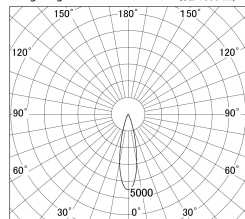

Installation	Recessed mount
Type	High-efficiency antiglare type adjustable downlight
Fixture wattage	21W
Beam angle	25deg
Color Temp.	4000K
CRI	Ra>90
Luminous	1830 lm
Body	Die-castaluminumalloy
Body finish	N/A
Trim finish	Black
Reflector finish	Mirror
IP Rate	IP20
Light source	COB module
Input Voltage	AC220~240V
Dimming Type	Non-Dimmable
Certificate	CE,CCC
Cut Hole	80mm

■ Lighting Distribution Curve (cd/1000 lm)