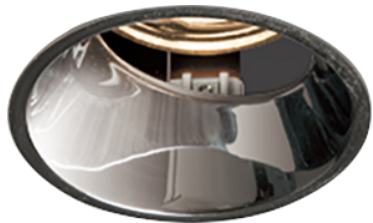

Item no. DD161-2035MB9040-TL

Series Name: AMMA Φ80 series Lens type adjustable Antiglare (DD161-AG)