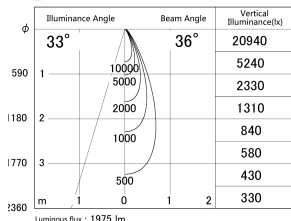

Item no. DD161-2035MB9040-TL

Series Name: AMMA Φ80 series Lens type adjustable Antiglare (DD161-AG)

■ Lighting Distribution Curve (cd/1000 lm)

Installation	Recessed mount
Type	High-efficiency antiglare type adjustable downlight
Fixture wattage	21W
Beam angle	36deg
Color Temp.	4000K
CRI	Ra>90
Luminous	1977 lm
Body	Die-castaluminumalloy
Body finish	N/A
Trim finish	Black
Reflector finish	Mirror
IP Rate	IP20
Light source	COB module
Input Voltage	AC220~240V
Dimming Type	Non-Dimmable
Certificate	CE,CCC
Cut Hole	80mm