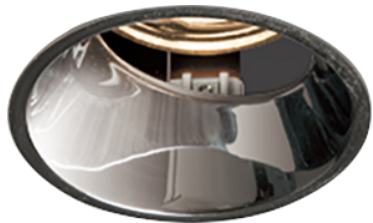

Item no. DD161-2045MB9040-TL

Series Name: AMMA Φ80 series Lens type adjustable Antiglare (DD161-AG)