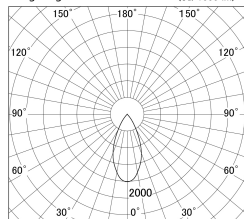

Installation	Recessed mount
Type	High-efficiency antiglare type adjustable downlight
Fixture wattage	21W
Beam angle	47deg
Color Temp.	4000K
CRI	Ra>90
Luminous	1757 lm
Body	Die-castaluminumalloy
Body finish	N/A
Trim finish	Black
Reflector finish	Mirror
IP Rate	IP20
Light source	COB module
Input Voltage	AC220~240V
Dimming Type	Non-Dimmable
Certificate	CE,CCC
Cut Hole	80mm

■ Lighting Distribution Curve (cd/1000 lm)