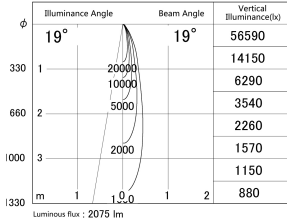

Item no. DD161-2520MB9040-TL

Series Name: AMMA Φ80 series Lens type adjustable Antiglare (DD161-AG)

■ Lighting Distribution Curve (cd/1000 lm)

Installation	Recessed mount
Type	High-efficiency antiglare type adjustable downlight
Fixture wattage	24W
Beam angle	19deg
Color Temp.	4000K
CRI	Ra>90
Luminous	2074 lm
Body	Die-castaluminumalloy
Body finish	N/A
Trim finish	Black
Reflector finish	Mirror
IP Rate	IP20
Light source	COB module
Input Voltage	AC220~240V
Dimming Type	Non-Dimmable
Certificate	CE,CCC
Cut Hole	80mm