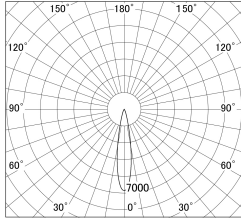

■ Lighting Distribution Curve (cd/1000 lm)