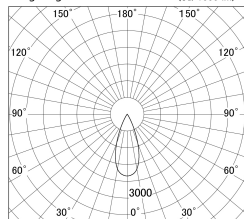

■ Lighting Distribution Curve (cd/1000 lm)