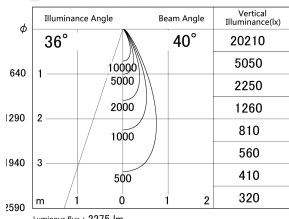

Item no. DD161-2540MB9040-TL

Series Name: AMMA Φ80 series Lens type adjustable Antiglare (DD161-AG)

■ Lighting Distribution Curve (cd/1000 lm)

Installation	Recessed mount
Type	High-efficiency antiglare type adjustable downlight
Fixture wattage	24W
Beam angle	40deg
Color Temp.	4000K
CRI	Ra>90
Luminous	2275 lm
Body	Die-castaluminumalloy
Body finish	N/A
Trim finish	Black
Reflector finish	Mirror
IP Rate	IP20
Light source	COB module
Input Voltage	AC220~240V
Dimming Type	Non-Dimmable
Certificate	CE,CCC
Cut Hole	80mm