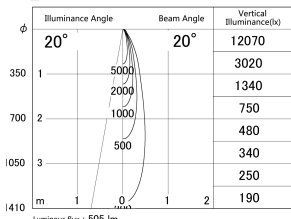

Item no. DD161-0520WW9027-TL

Series Name: AMMA Φ80 series Lens type adjustable Antiglare (DD161-AG)

■ Lighting Distribution Curve (cd/1000 lm)

Installation	Recessed mount
Type	High-efficiency antiglare type adjustable downlight
Fixture wattage	5W
Beam angle	20deg
Color Temp.	2700K
CRI	Ra>90
Luminous	504 lm
Body	Die-castaluminumalloy
Body finish	N/A
Trim finish	White
Reflector finish	White
IP Rate	IP20
Light source	COB module
Input Voltage	AC220~240V
Dimming Type	Non-Dimmable
Certificate	CE,CCC
Cut Hole	80mm