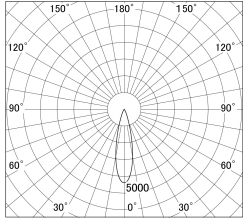

■ Lighting Distribution Curve (cd/1000 lm)