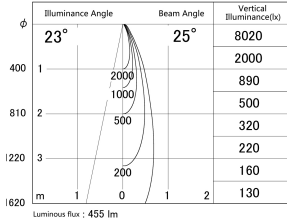

Item no. DD161-0525WW9027-TL

Series Name: AMMA Φ80 series Lens type adjustable Antiglare (DD161-AG)

■ Lighting Distribution Curve (cd/1000 lm)

Installation	Recessed mount
Type	High-efficiency antiglare type adjustable downlight
Fixture wattage	5W
Beam angle	25deg
Color Temp.	2700K
CRI	Ra>90
Luminous	455 lm
Body	Die-castaluminumalloy
Body finish	N/A
Trim finish	White
Reflector finish	White
IP Rate	IP20
Light source	COB module
Input Voltage	AC220~240V
Dimming Type	Non-Dimmable
Certificate	CE,CCC
Cut Hole	80mm