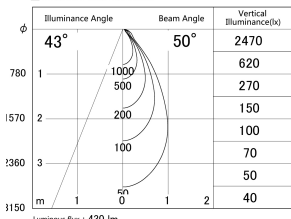

Luminous flux : 430 lm

Installation	Recessed mount
Type	High-efficiency antiglare type adjustable downlight
Fixture wattage	5W
Beam angle	50deg
Color Temp.	2700K
CRI	Ra>90
Luminous	430 lm
Body	Die-castaluminumalloy
Body finish	N/A
Trim finish	White
Reflector finish	White
IP Rate	IP20
Light source	COB module
Input Voltage	AC220~240V
Dimming Type	Non-Dimmable
Certificate	CE,CCC
Cut Hole	80mm