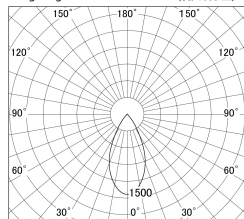

■ Lighting Distribution Curve (cd/1000 lm)

Luminous flux : 430 lm

Installation	Recessed mount
Type	High-efficiency antiglare type adjustable downlight
Fixture wattage	5W
Beam angle	50deg
Color Temp.	2700K
CRI	Ra>90
Luminous	430 lm
Body	Die-castaluminumalloy
Body finish	N/A
Trim finish	White
Reflector finish	White
IP Rate	IP20
Light source	COB module
Input Voltage	AC220~240V
Dimming Type	Non-Dimmable
Certificate	CE,CCC
Cut Hole	80mm