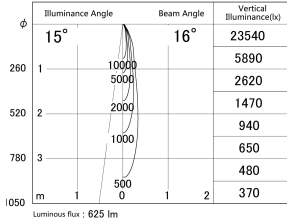

Item no. DD161-0815WW9027-TL

Series Name: AMMA Φ80 series Lens type adjustable Antiglare (DD161-AG)

■ Lighting Distribution Curve (cd/1000 lm)

Installation	Recessed mount
Type	High-efficiency antiglare type adjustable downlight
Fixture wattage	7.5W
Beam angle	16deg
Color Temp.	2700K
CRI	Ra>90
Luminous	627 lm
Body	Die-castaluminumalloy
Body finish	N/A
Trim finish	White
Reflector finish	White
IP Rate	IP20
Light source	COB module
Input Voltage	AC220~240V
Dimming Type	Non-Dimmable
Certificate	CE,CCC
Cut Hole	80mm