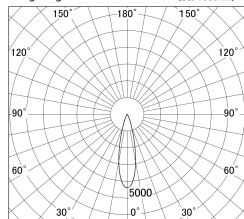

■ Lighting Distribution Curve (cd/1000 lm)