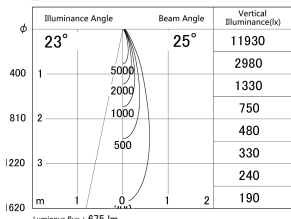

Item no. DD161-0825WW9027-TL

Series Name: AMMA Φ80 series Lens type adjustable Antiglare (DD161-AG)

■ Lighting Distribution Curve (cd/1000 lm)

Installation	Recessed mount
Type	High-efficiency antiglare type adjustable downlight
Fixture wattage	7.5W
Beam angle	25deg
Color Temp.	2700K
CRI	Ra>90
Luminous	677 lm
Body	Die-castaluminumalloy
Body finish	N/A
Trim finish	White
Reflector finish	White
IP Rate	IP20
Light source	COB module
Input Voltage	AC220~240V
Dimming Type	Non-Dimmable
Certificate	CE,CCC
Cut Hole	80mm