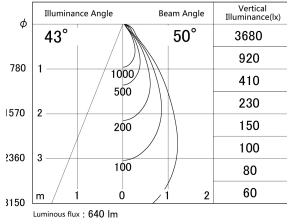

Item no. DD161-0845WW9027-TL

Series Name: AMMA Φ80 series Lens type adjustable Antiglare (DD161-AG)

■ Lighting Distribution Curve (cd/1000 lm)

Installation	Recessed mount
Type	High-efficiency antiglare type adjustable downlight
Fixture wattage	7.5W
Beam angle	50deg
Color Temp.	2700K
CRI	Ra>90
Luminous	640 lm
Body	Die-castaluminumalloy
Body finish	N/A
Trim finish	White
Reflector finish	White
IP Rate	IP20
Light source	COB module
Input Voltage	AC220~240V
Dimming Type	Non-Dimmable
Certificate	CE,CCC
Cut Hole	80mm