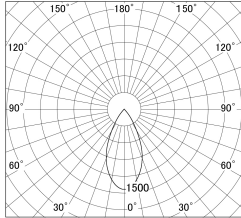

■ Lighting Distribution Curve (cd/1000 lm)