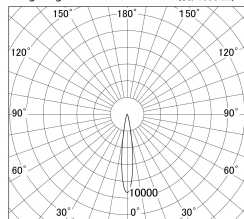

■ Lighting Distribution Curve (cd/1000 lm)