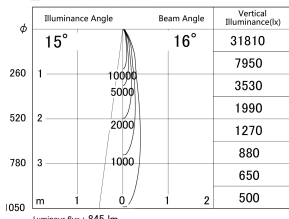

Item no. DD161-1015WW9027-TL

Series Name: AMMA Φ80 series Lens type adjustable Antiglare (DD161-AG)

■ Lighting Distribution Curve (cd/1000 lm)

Installation	Recessed mount
Type	High-efficiency antiglare type adjustable downlight
Fixture wattage	10.5W
Beam angle	16deg
Color Temp.	2700K
CRI	Ra>90
Luminous	847 lm
Body	Die-castaluminumalloy
Body finish	N/A
Trim finish	White
Reflector finish	White
IP Rate	IP20
Light source	COB module
Input Voltage	AC220~240V
Dimming Type	Non-Dimmable
Certificate	CE,CCC
Cut Hole	80mm