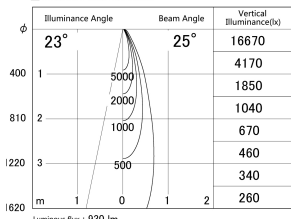

Item no. DD161-1025WW9027-TL

Series Name: AMMA Φ80 series Lens type adjustable Antiglare (DD161-AG)

■ Lighting Distribution Curve (cd/1000 lm)

Installation	Recessed mount
Type	High-efficiency antiglare type adjustable downlight
Fixture wattage	10.5W
Beam angle	25deg
Color Temp.	2700K
CRI	Ra>90
Luminous	928 lm
Body	Die-castaluminumalloy
Body finish	N/A
Trim finish	White
Reflector finish	White
IP Rate	IP20
Light source	COB module
Input Voltage	AC220~240V
Dimming Type	Non-Dimmable
Certificate	CE,CCC
Cut Hole	80mm