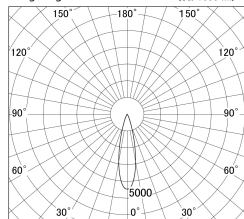

■ Lighting Distribution Curve (cd/1000 lm)