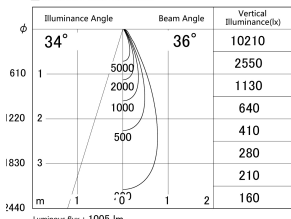

Item no. DD161-1035WW9027-TL

Series Name: AMMA Φ80 series Lens type adjustable Antiglare (DD161-AG)

■ Lighting Distribution Curve (cd/1000 lm)

Installation	Recessed mount
Type	High-efficiency antiglare type adjustable downlight
Fixture wattage	10.5W
Beam angle	36deg
Color Temp.	2700K
CRI	Ra>90
Luminous	1005 lm
Body	Die-castaluminumalloy
Body finish	N/A
Trim finish	White
Reflector finish	White
IP Rate	IP20
Light source	COB module
Input Voltage	AC220~240V
Dimming Type	Non-Dimmable
Certificate	CE,CCC
Cut Hole	80mm