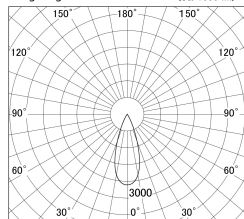

■ Lighting Distribution Curve (cd/1000 lm)