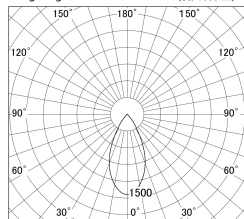

■ Lighting Distribution Curve (cd/1000 lm)