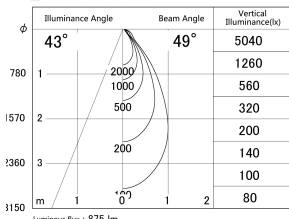

Item no. DD161-1045WW9027-TL

Series Name: AMMA Φ80 series Lens type adjustable Antiglare (DD161-AG)

■ Lighting Distribution Curve (cd/1000 lm)

Installation	Recessed mount
Type	High-efficiency antiglare type adjustable downlight
Fixture wattage	10.5W
Beam angle	49deg
Color Temp.	2700K
CRI	Ra>90
Luminous	874 lm
Body	Die-castaluminumalloy
Body finish	N/A
Trim finish	White
Reflector finish	White
IP Rate	IP20
Light source	COB module
Input Voltage	AC220~240V
Dimming Type	Non-Dimmable
Certificate	CE,CCC
Cut Hole	80mm