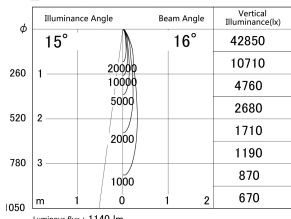

Item no. DD161-1515WW9027-TL

Series Name: AMMA Φ80 series Lens type adjustable Antiglare (DD161-AG)

■ Lighting Distribution Curve (cd/1000 lm)

Installation	Recessed mount
Type	High-efficiency antiglare type adjustable downlight
Fixture wattage	14W
Beam angle	16deg
Color Temp.	2700K
CRI	Ra>90
Luminous	1141 lm
Body	Die-castaluminumalloy
Body finish	N/A
Trim finish	White
Reflector finish	White
IP Rate	IP20
Light source	COB module
Input Voltage	AC220~240V
Dimming Type	Non-Dimmable
Certificate	CE,CCC
Cut Hole	80mm