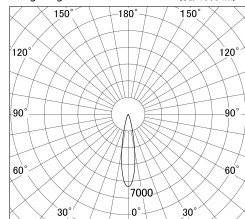

Installation	Recessed mount
Type	High-efficiency antiglare type adjustable downlight
Fixture wattage	14W
Beam angle	20deg
Color Temp.	2700K
CRI	Ra>90
Luminous	1427 lm
Body	Die-castaluminumalloy
Body finish	N/A
Trim finish	White
Reflector finish	White
IP Rate	IP20
Light source	COB module
Input Voltage	AC220~240V
Dimming Type	Non-Dimmable
Certificate	CE,CCC
Cut Hole	80mm

■ Lighting Distribution Curve (cd/1000 lm)