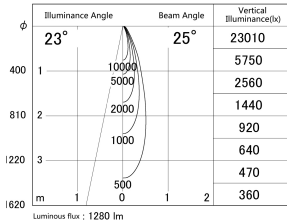

Item no. DD161-1525WW9027-TL

Series Name: AMMA Φ80 series Lens type adjustable Antiglare (DD161-AG)

■ Lighting Distribution Curve (cd/1000 lm)

Installation	Recessed mount
Type	High-efficiency antiglare type adjustable downlight
Fixture wattage	14W
Beam angle	25deg
Color Temp.	2700K
CRI	Ra>90
Luminous	1281 lm
Body	Die-castaluminumalloy
Body finish	N/A
Trim finish	White
Reflector finish	White
IP Rate	IP20
Light source	COB module
Input Voltage	AC220~240V
Dimming Type	Non-Dimmable
Certificate	CE,CCC
Cut Hole	80mm