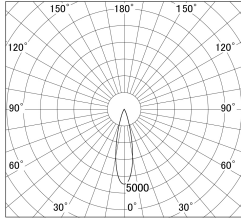

■ Lighting Distribution Curve (cd/1000 lm)