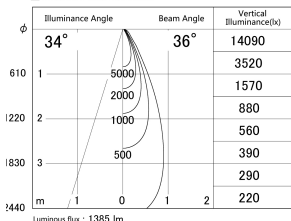

Item no. DD161-1535WW9027-TL

Series Name: AMMA Φ80 series Lens type adjustable Antiglare (DD161-AG)

■ Lighting Distribution Curve (cd/1000 lm)

Installation	Recessed mount
Type	High-efficiency antiglare type adjustable downlight
Fixture wattage	14W
Beam angle	36deg
Color Temp.	2700K
CRI	Ra>90
Luminous	1387 lm
Body	Die-castaluminumalloy
Body finish	N/A
Trim finish	White
Reflector finish	White
IP Rate	IP20
Light source	COB module
Input Voltage	AC220~240V
Dimming Type	Non-Dimmable
Certificate	CE,CCC
Cut Hole	80mm