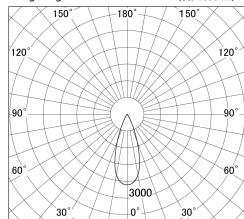

■ Lighting Distribution Curve (cd/1000 lm)