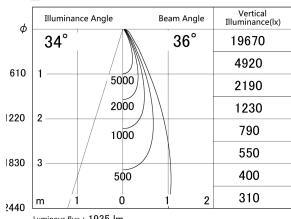

Item no. DD161-2035WW9027-TL

Series Name: AMMA Φ80 series Lens type adjustable Antiglare (DD161-AG)

■ Lighting Distribution Curve (cd/1000 lm)

Installation	Recessed mount
Type	High-efficiency antiglare type adjustable downlight
Fixture wattage	21W
Beam angle	36deg
Color Temp.	2700K
CRI	Ra>90
Luminous	1936 lm
Body	Die-castaluminumalloy
Body finish	N/A
Trim finish	White
Reflector finish	White
IP Rate	IP20
Light source	COB module
Input Voltage	AC220~240V
Dimming Type	Non-Dimmable
Certificate	CE,CCC
Cut Hole	80mm