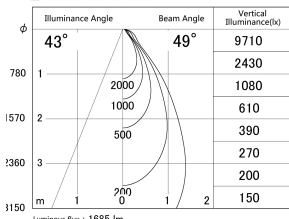

Item no. DD161-2045WW9027-TL

Series Name: AMMA Φ80 series Lens type adjustable Antiglare (DD161-AG)

■ Lighting Distribution Curve (cd/1000 lm)

Installation	Recessed mount
Type	High-efficiency antiglare type adjustable downlight
Fixture wattage	21W
Beam angle	49deg
Color Temp.	2700K
CRI	Ra>90
Luminous	1683 lm
Body	Die-castaluminumalloy
Body finish	N/A
Trim finish	White
Reflector finish	White
IP Rate	IP20
Light source	COB module
Input Voltage	AC220~240V
Dimming Type	Non-Dimmable
Certificate	CE,CCC
Cut Hole	80mm