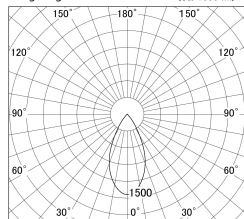

■ Lighting Distribution Curve (cd/1000 lm)